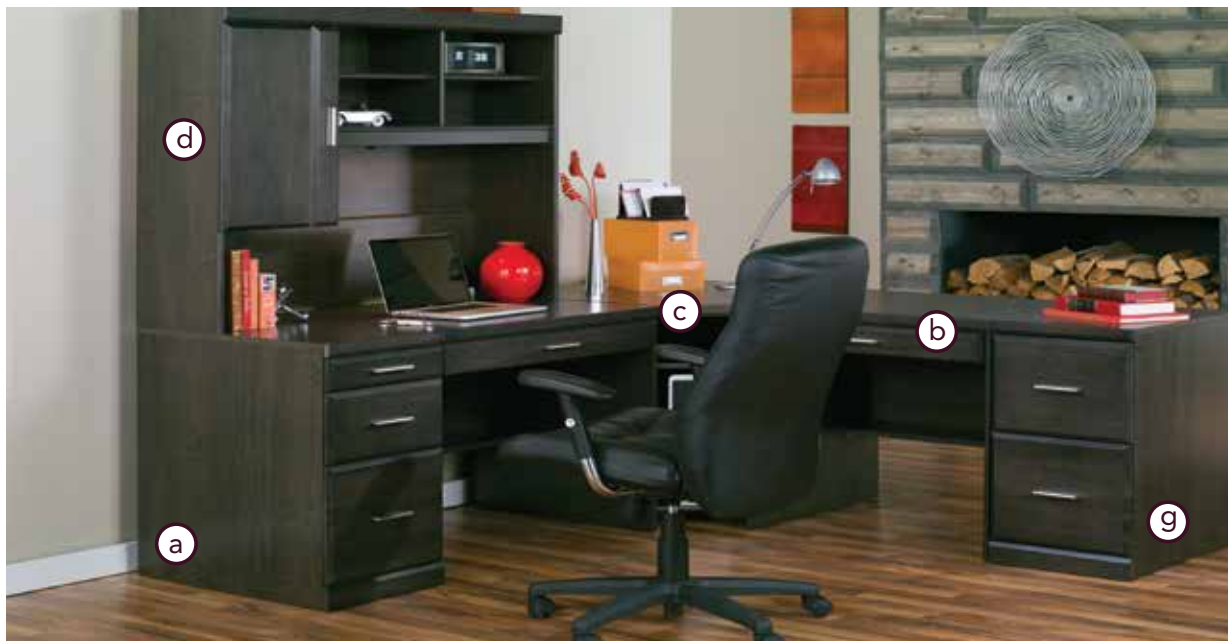

(b) Computer Desk - $299

(c) Corner Table - $249

(d) Hutch - $349 for single

(a) OFFICE DESK

$549

ALSO AVAILABLE IN THIS COLOUR

MADE IN CANADA

qu^lity

DeFehr
Furniture