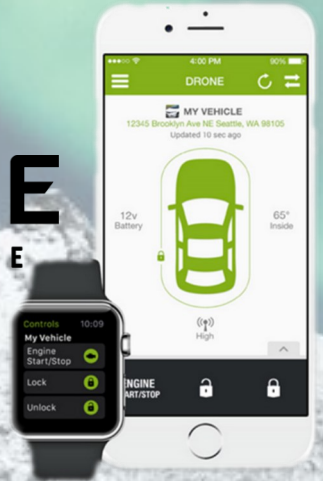

COMPUSTAR[®] PRO SERIES

2WT11 \$900

- Up to 3-Miles of Range
- 2-Way LCD Confirmation
- Water/Shock Proof
- USB Rechargeable

ADD
DRONE
MOBILE
FOR **\$150**

2WG15 \$725

- Up to 10,000' of Range
- 2-Way LED Confirmation Remotes
- Water/Shock Proof

1WG15 \$625

- Up to 3000' of Range
- Water/Shock Proof
- 2 x 1-Way 4 Button LED Remotes

***Labour & GST Included**